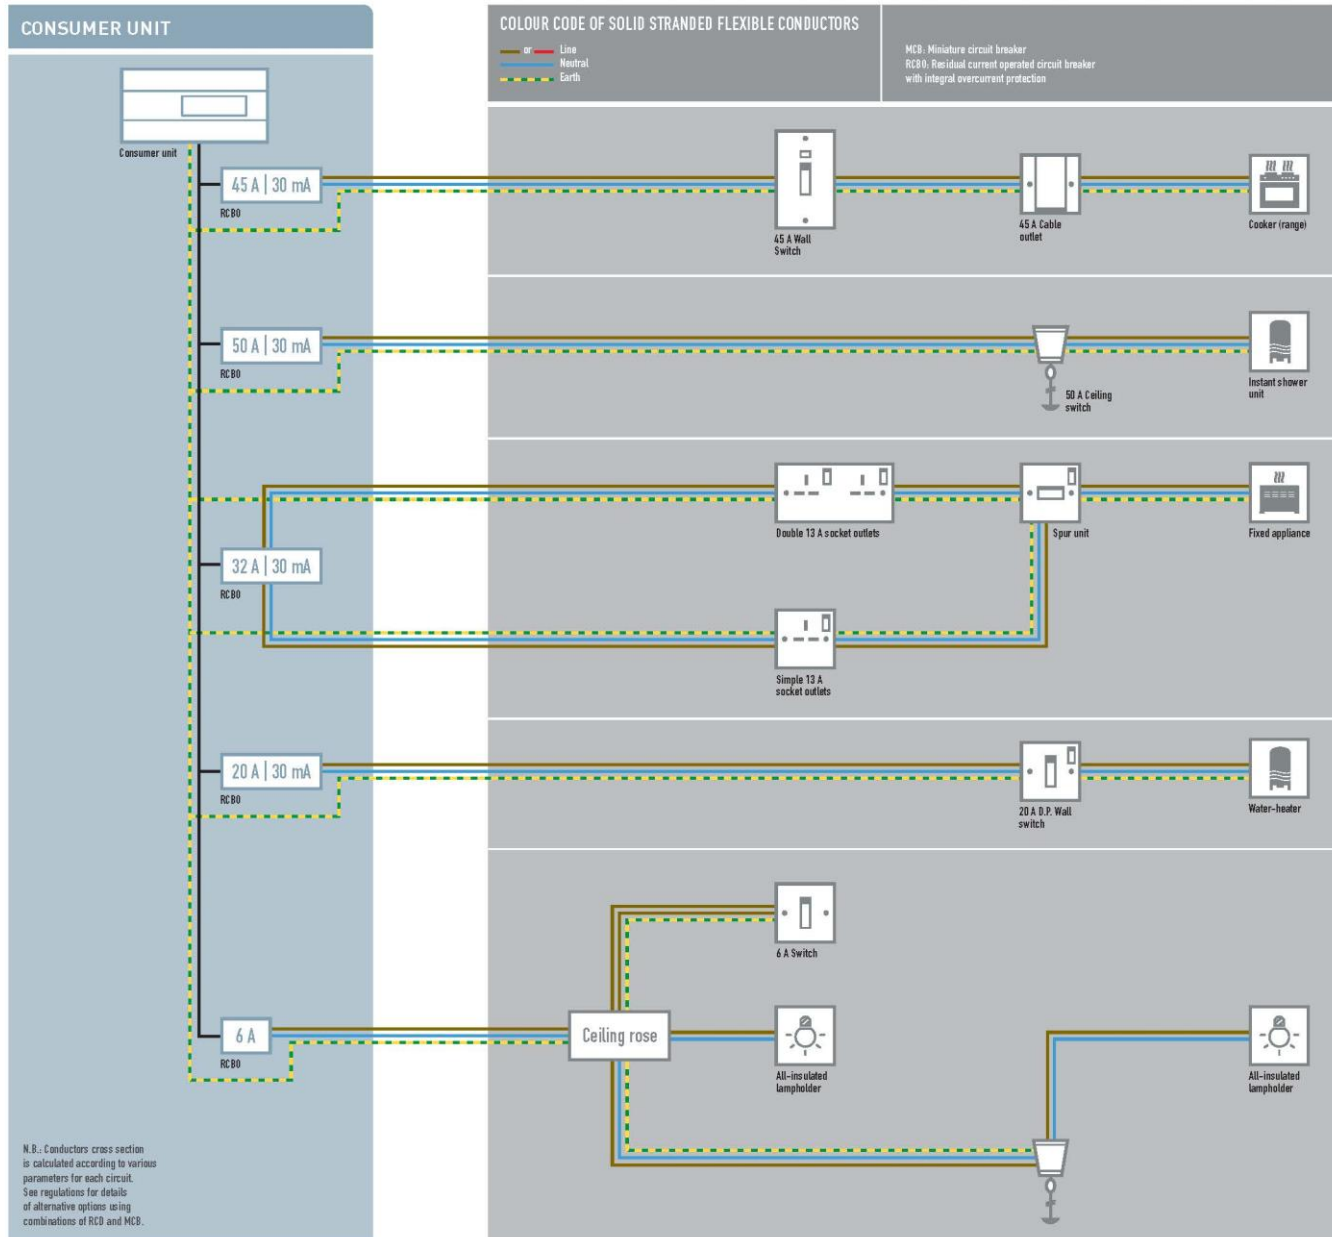

IEC | British standard

Typical residential wiring diagram issued from BS 7671 requirements for electrical installations.

I Consumer units and Din-Rail equipment by Legrand Group 10-11

II Wiring accessories by Legrand Group 12-13

For more details on countries
See maps page 02 to 05

IEC | German standard

Typical residential wiring diagram issued from VDE 0100 requirements for electrical installations.

I Consumer units and Din-Rail equipment by Legrand Group 18-19

II Wiring accessories by Legrand Group 20-21

For more details on countries
See maps page 02 to 05

IEC | French standard

Typical residential wiring diagram issued from NFC 15-100 requirements for electrical installations.

Typical residential wiring diagram issued from IEC EN 64-8 requirements for electrical installations.

I Consumer units and Din-Rail equipment by Legrand Group	32
II Wiring accessories by Legrand Group	33