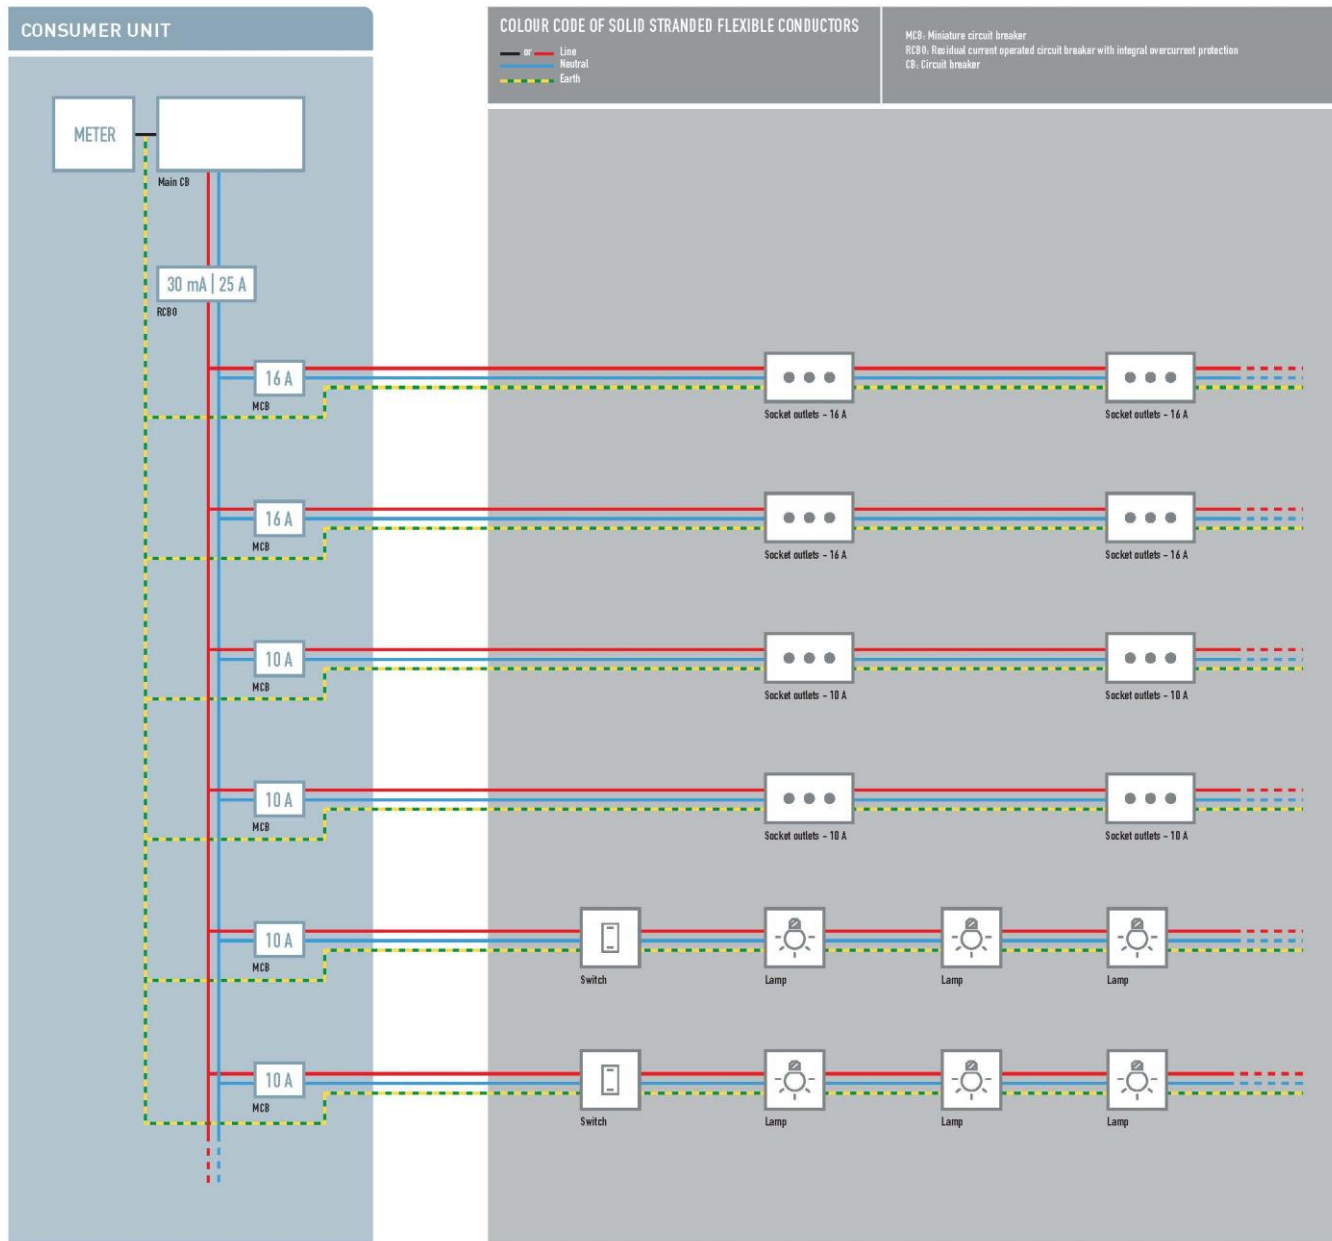

IEC | Italian standard

Typical residential wiring diagram issued from IEC EN 64-8 requirements for electrical installations.

I Consumer units and Din-Rail equipment by Legrand Group	32
II Wiring accessories by Legrand Group	33

For more details on countries
See maps page 02 to 05