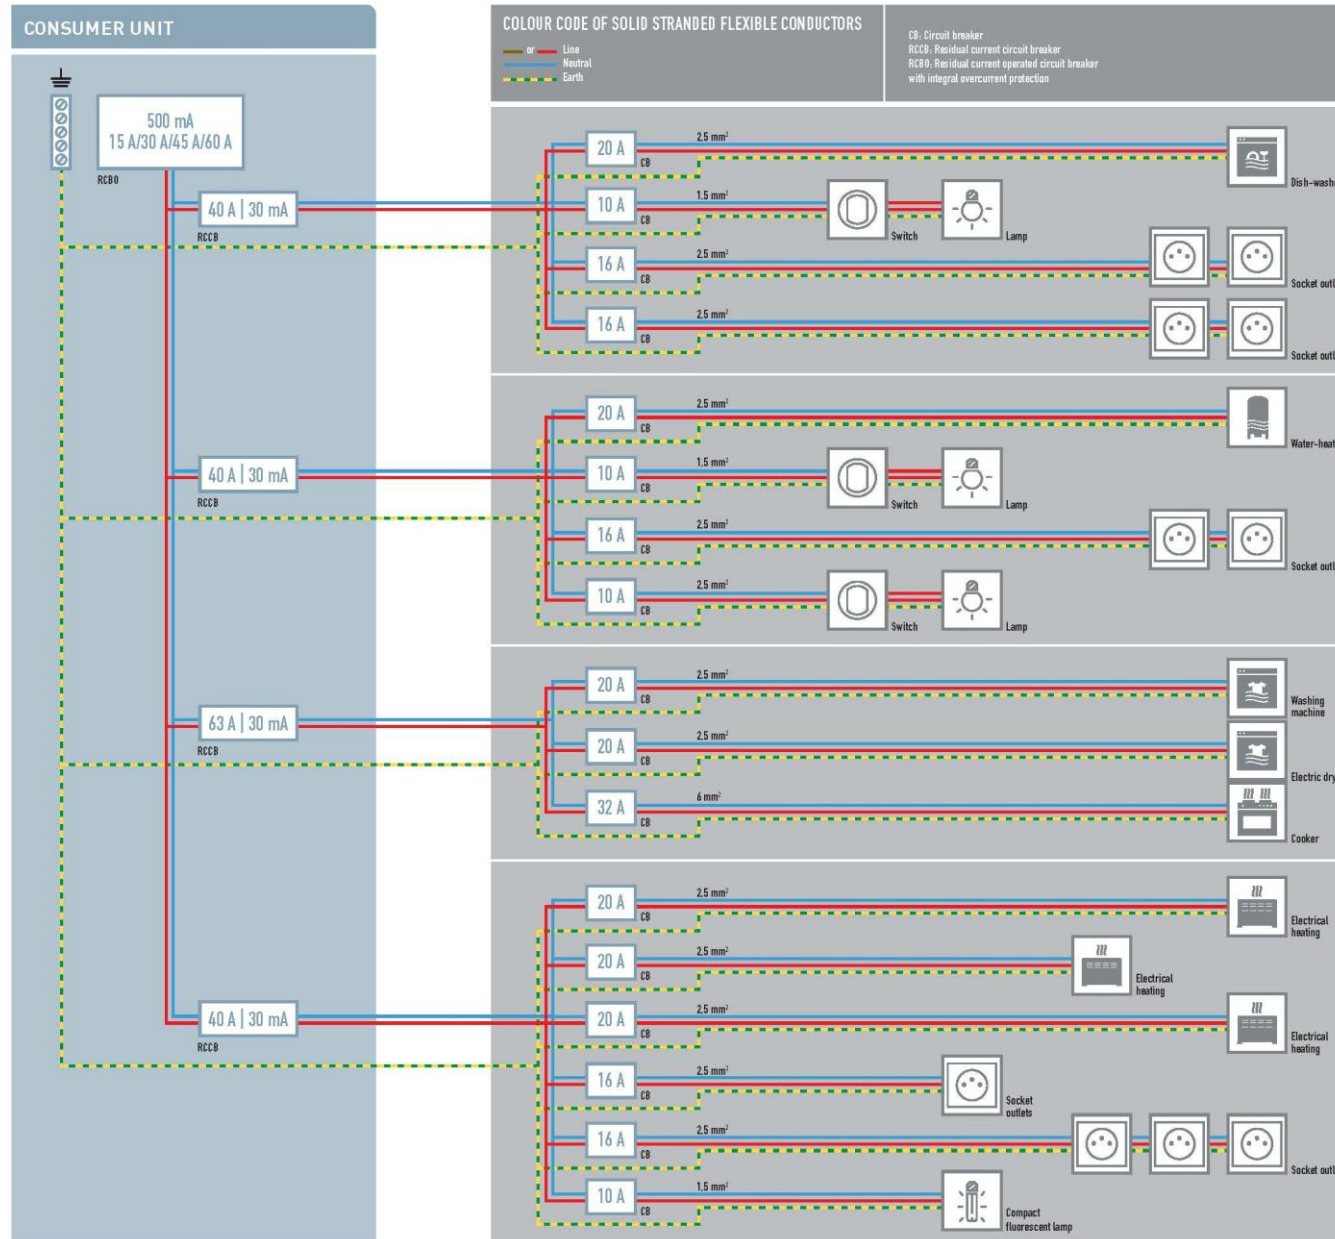

For more details on countries
See maps page 02 to 05

IEC | German standard

Typical residential wiring diagram issued from VDE 0100 requirements for electrical installations.

I Consumer units and Din-Rail equipment by Legrand Group 18-19

II Wiring accessories by Legrand Group 20-21

For more details on countries
See maps page 02 to 05

IEC | French standard

Typical residential wiring diagram issued from NFC 15-100 requirements for electrical installations.

- I Consumer units and Din-Rail equipment by Legrand Group 26-27
- II Wiring accessories by Legrand Group 28-29

For more details on countries See maps page 02 to 05

FRENCH STANDARD

IEC | Italian standard

Typical residential wiring diagram issued from IEC EN 64-8 requirements for electrical installations.

I Consumer units and Din-Rail equipment by Legrand Group	32
II Wiring accessories by Legrand Group	33