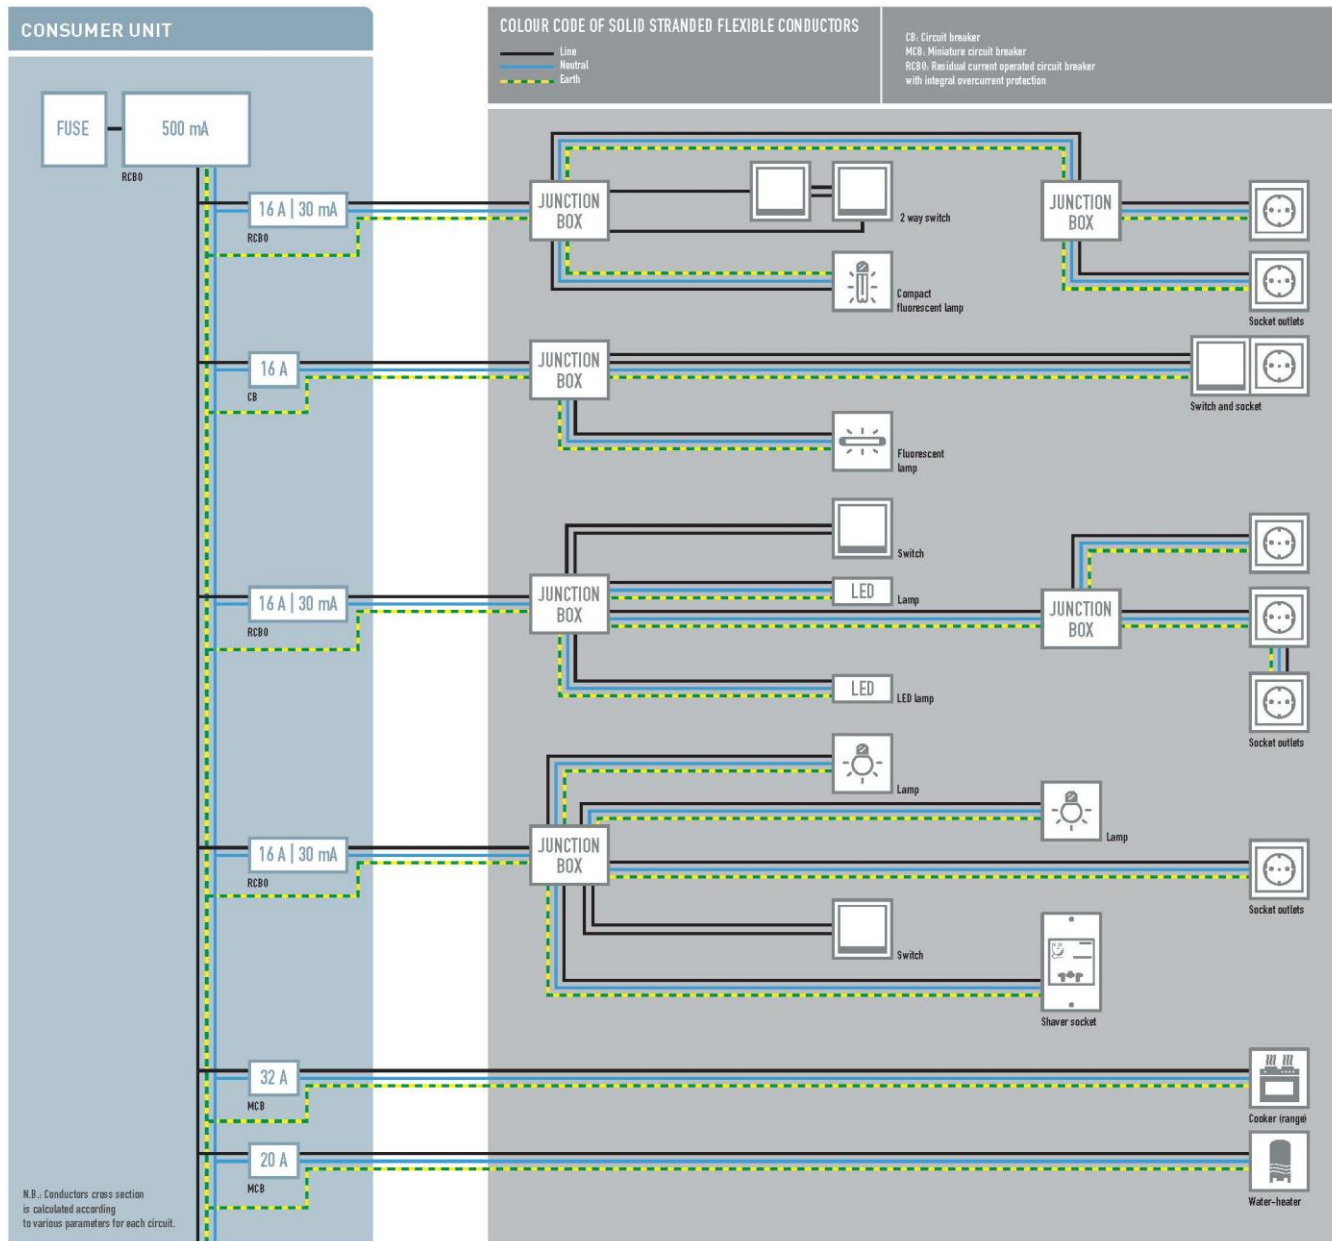

IEC | British standard

Typical residential wiring diagram issued from BS 7671 requirements for electrical installations.

I Consumer units and Din-Rail equipment by Legrand Group 10-11

II Wiring accessories by Legrand Group 12-13

For more details on countries
See maps page 02 to 05

IEC | German standard

Typical residential wiring diagram issued from VDE 0100 requirements for electrical installations.

I Consumer units and Din-Rail equipment by Legrand Group 18-19

II Wiring accessories by Legrand Group 20-21

For more details on countries
See maps page 02 to 05

IEC | French standard

Typical residential wiring diagram issued from NFC 15-100 requirements for electrical installations.

- I Consumer units and Din-Rail equipment by Legrand Group 26-27
- II Wiring accessories by Legrand Group 28-29

For more details on countries See maps page 02 to 05

FRENCH STANDARD

IEC | Italian standard