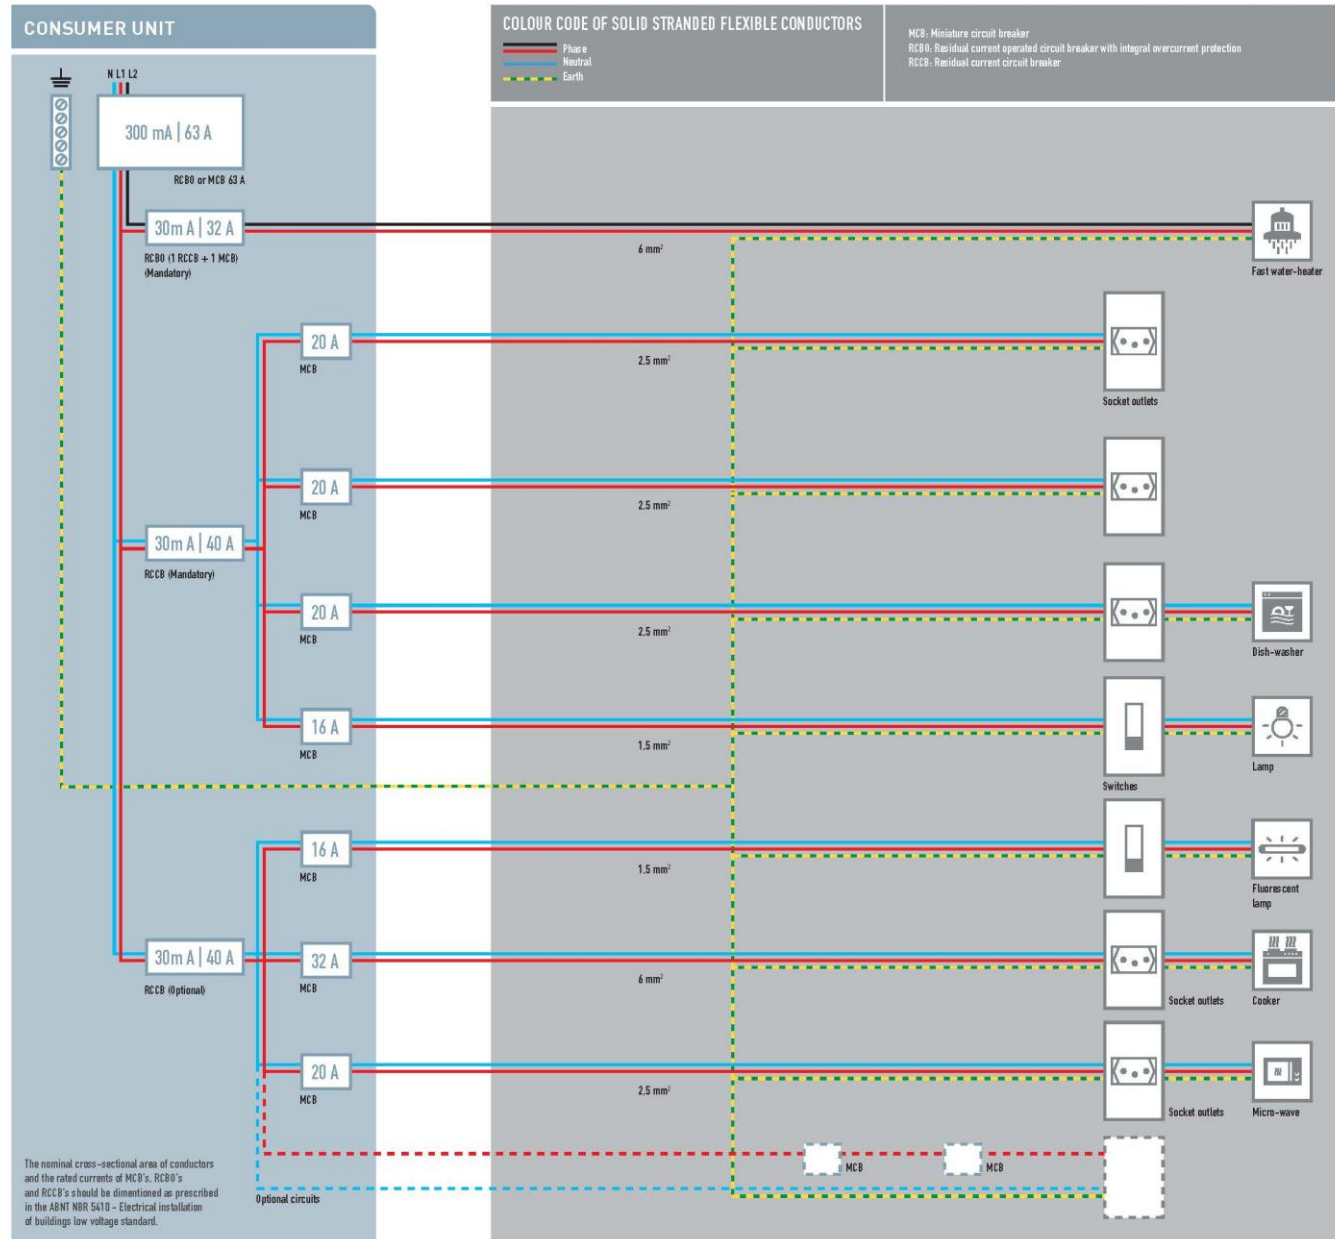

II Wiring accessories by Legrand Group 20-21

For more details on countries
See maps page 02 to 05

IEC | French standard

Typical residential wiring diagram issued from NFC 15-100 requirements for electrical installations.

Typical residential wiring diagram issued from IEC EN 64-8 requirements for electrical installations.

I Consumer units and Din-Rail equipment by Legrand Group	32
II Wiring accessories by Legrand Group	33

For more details on countries
See maps page 02 to 05

IEC | Brazil standard

Typical residential wiring diagram issued from ABNT NBR 5410 requirements for electrical installations.

- I Consumer units and Din-Rail equipment by Legrand Group **38-39**
- II Wiring accessories by Legrand Group **40-41**

 For more details on countries See maps page 02 to 05

BRAZIL STANDARD

NEC | American standard

Typical residential wiring diagram issued from NEC (2008) requirements for electrical installations.

I Consumer units and Plug-in type equipment by Legrand Group **52-53**